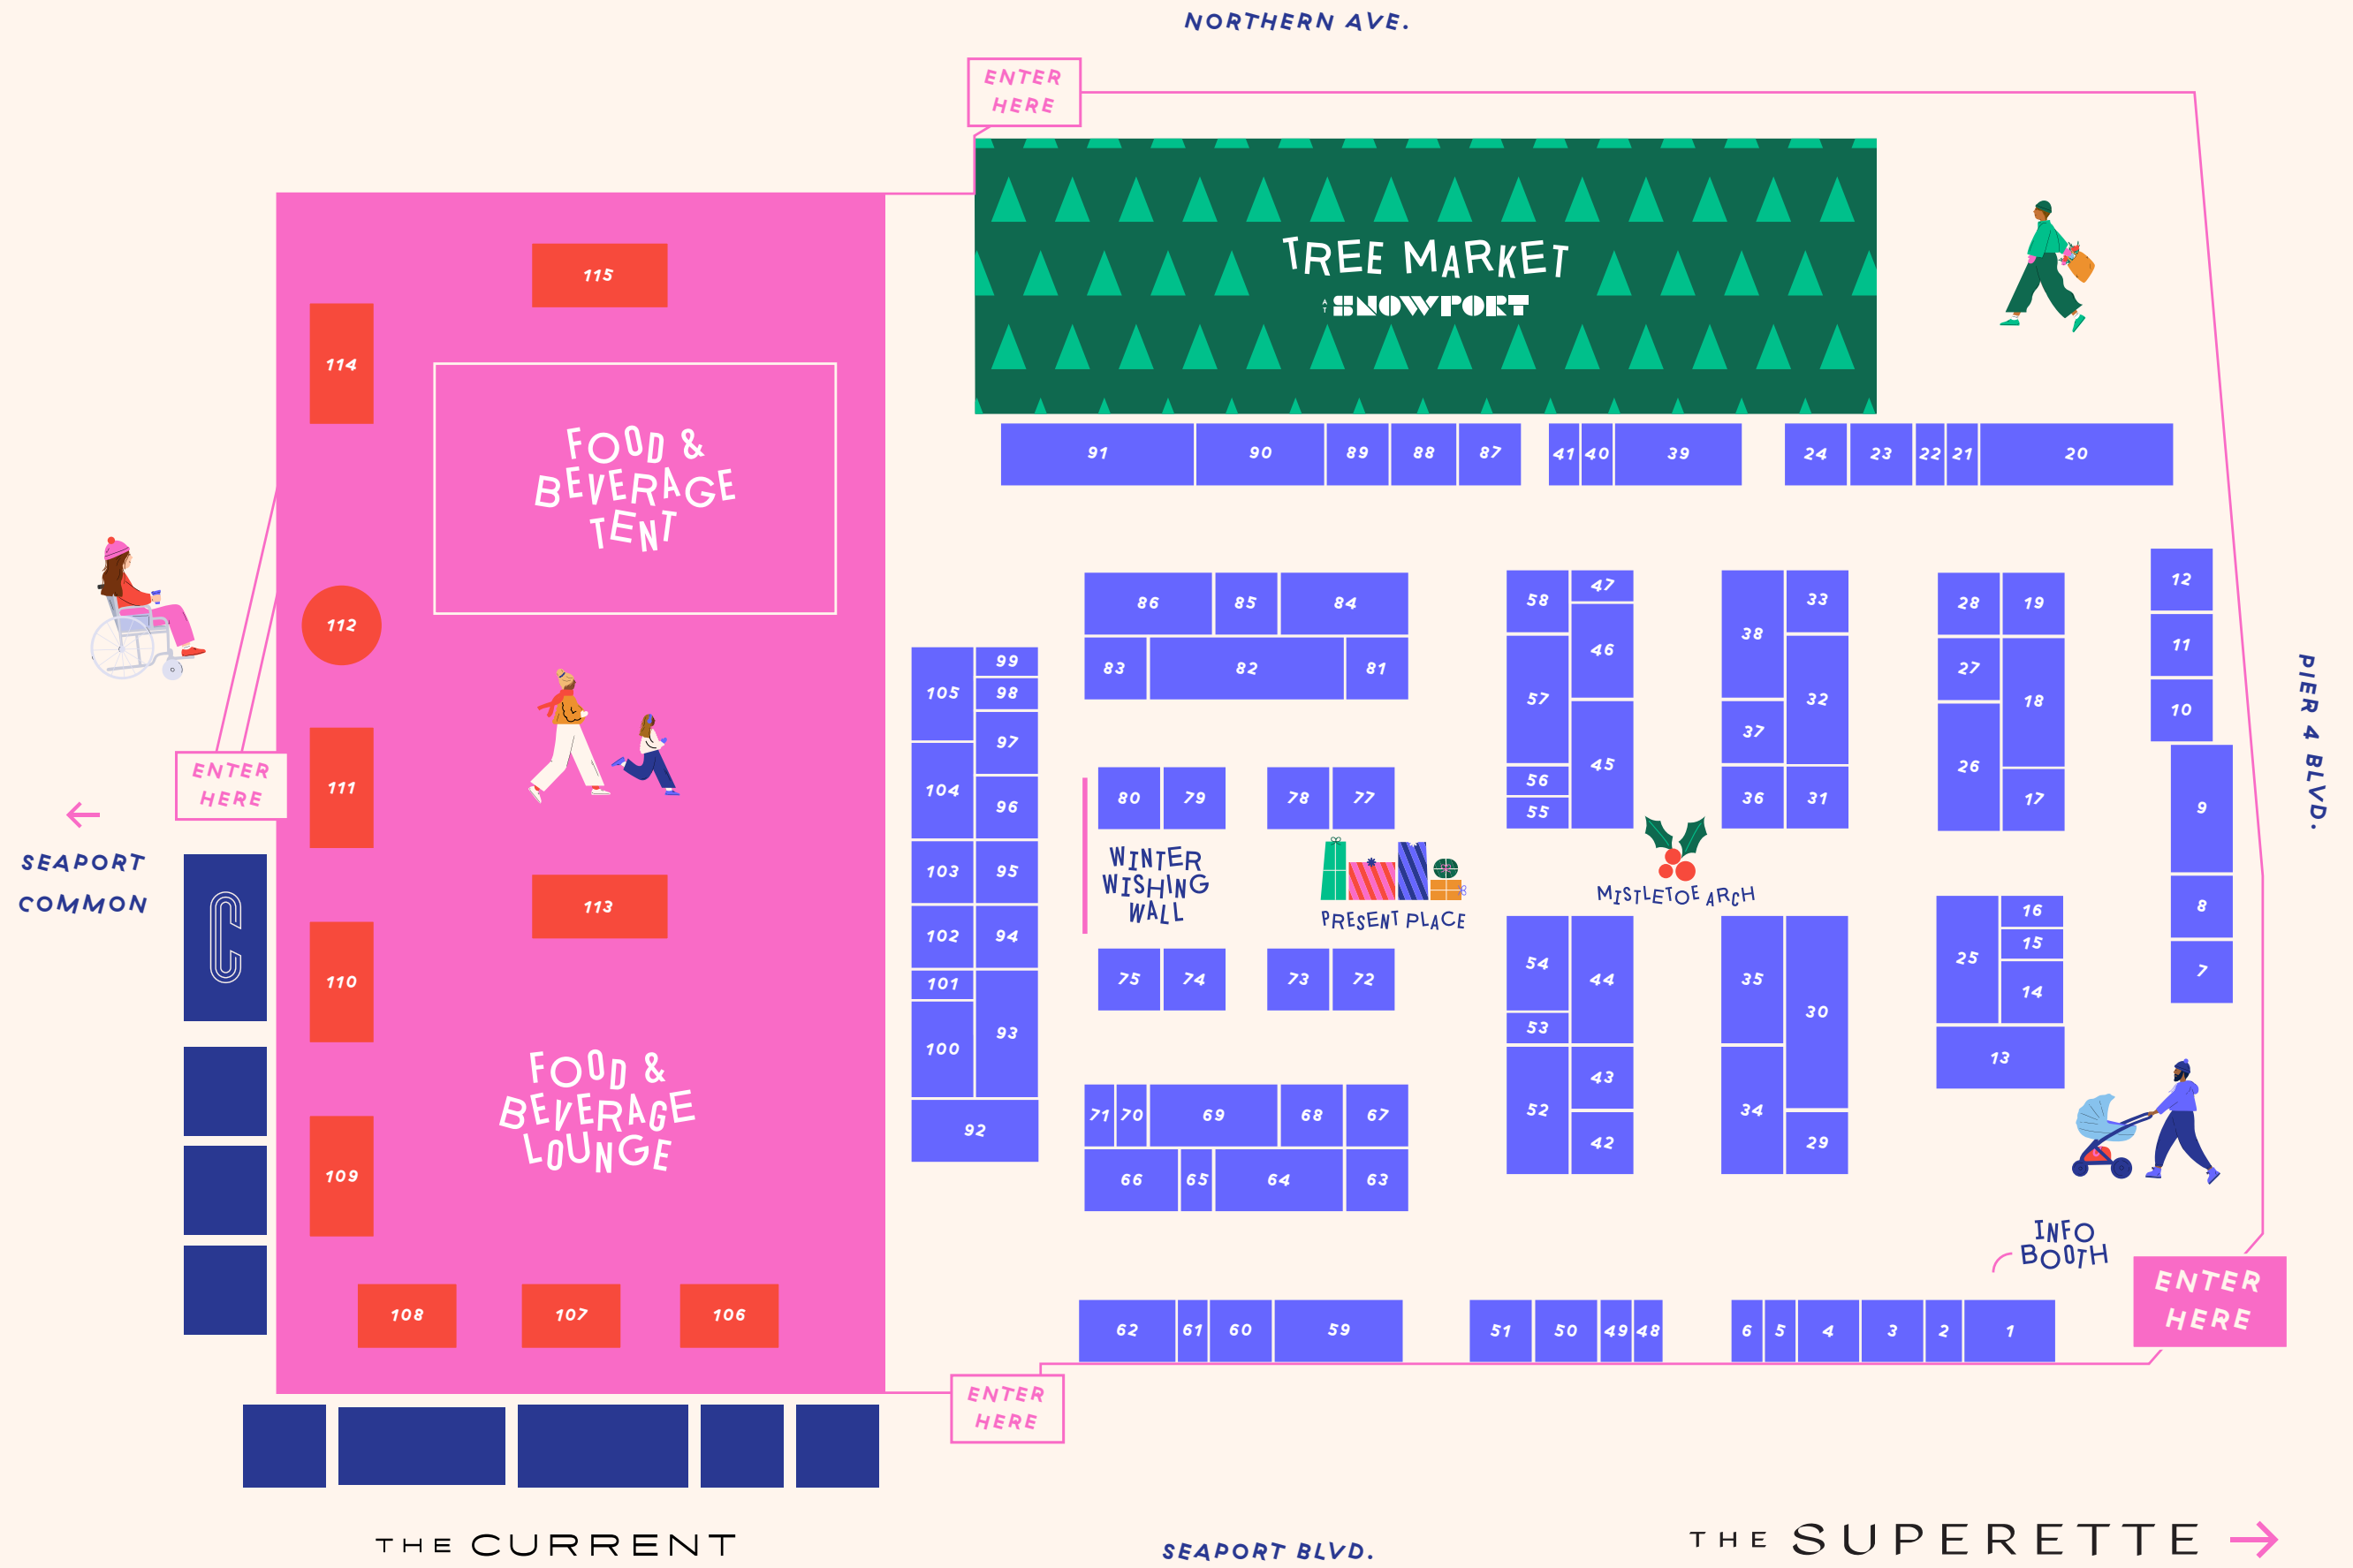

## DIRECTORY

NOVEMBER 11, 2022 -  
 DECEMBER 31, 2022

MON-THURS 3PM-8PM  
 FRI - SAT 11AM-9PM  
 SUNDAY 11AM-8PM

### EXTENDED HOURS

DECEMBER 12, 2022 -  
 DECEMBER 31, 2022

SUN-THURS 11AM-8PM  
 FRI - SAT 11AM-9PM

100 SEAPORT BLVD.

CLOSED THANKSGIVING DAY,  
 CHRISTMAS DAY AND DECEMBER 26